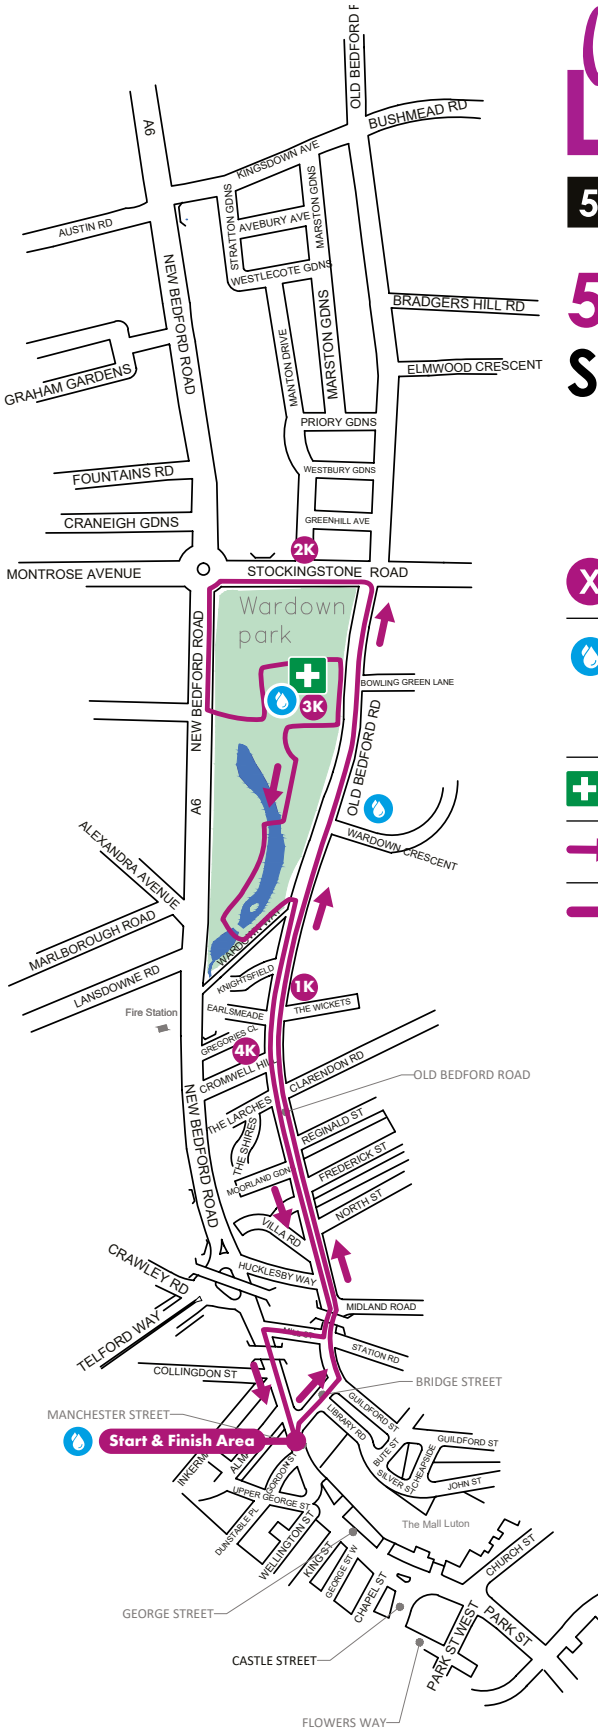

Love Luton RunFest

5K, 10K & HALF MARATHON

5K ROUTE

Sunday 11th October 2026

X Kilometre Markers

Water Stations

all station locations are approximate

First Aid

Direction

Route