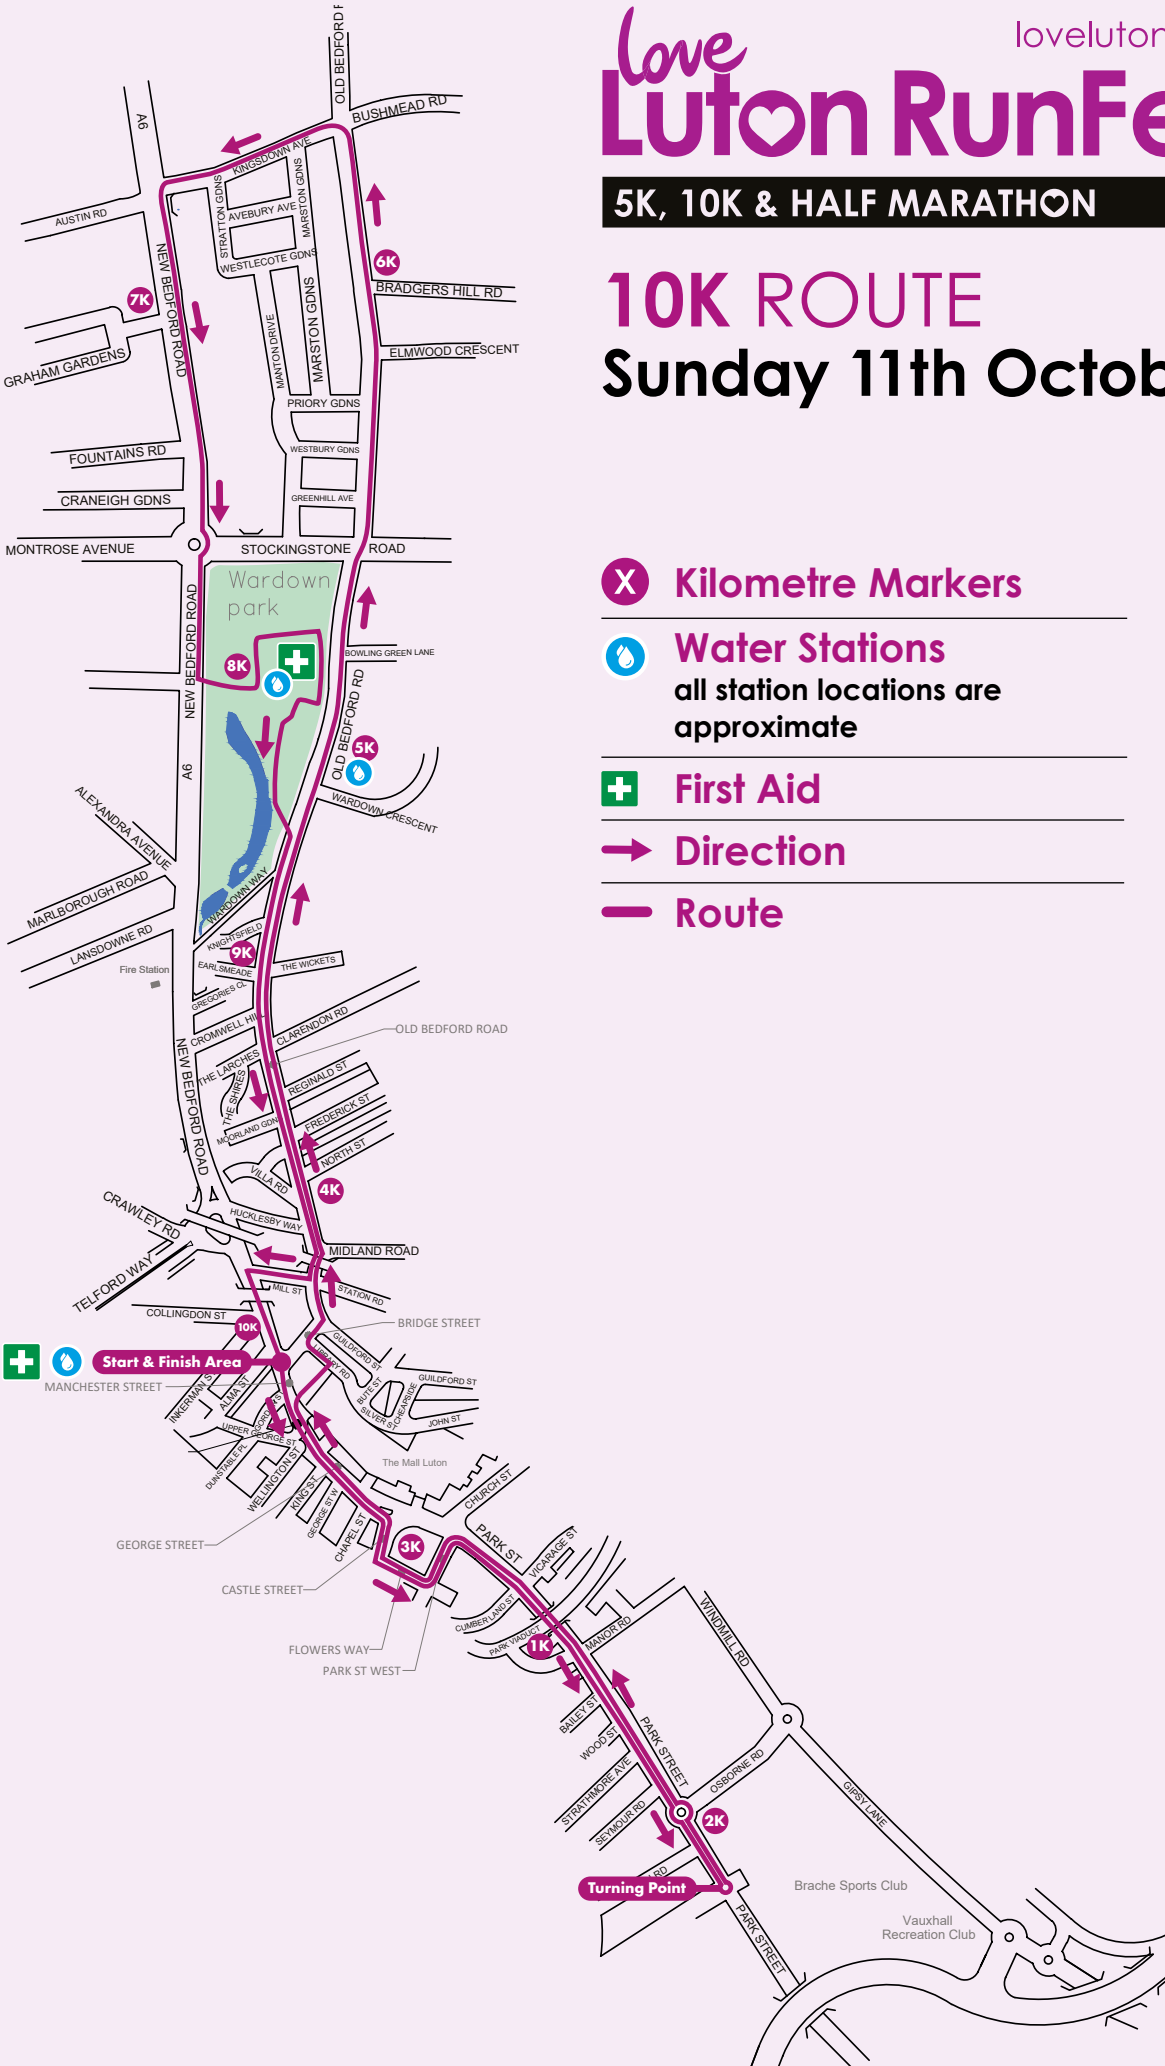

# Love Luton RunFest

5K, 10K & HALF MARATHON

## 10K ROUTE

### Sunday 11th October 2026

**X** Kilometre Markers

**Water Stations**  
all station locations are approximate

**+** First Aid

**→** Direction

**Route**